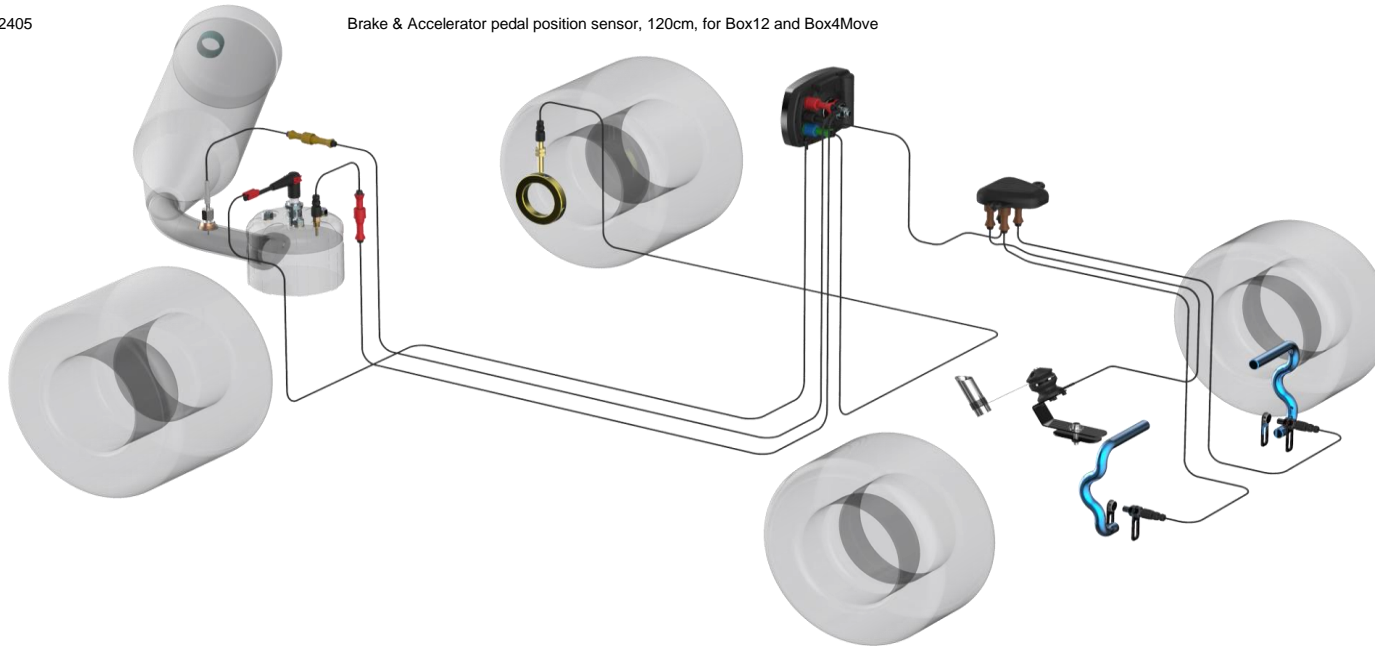

Sensor Move for Extra box

A2401	Steering wheel position sensor, 80cm, for Box12 and Box4Move	119,83	145,00
A2405	Brake & Accelerator pedal position sensor, 120cm, for Box12 and Box4Move	95,04	115,00